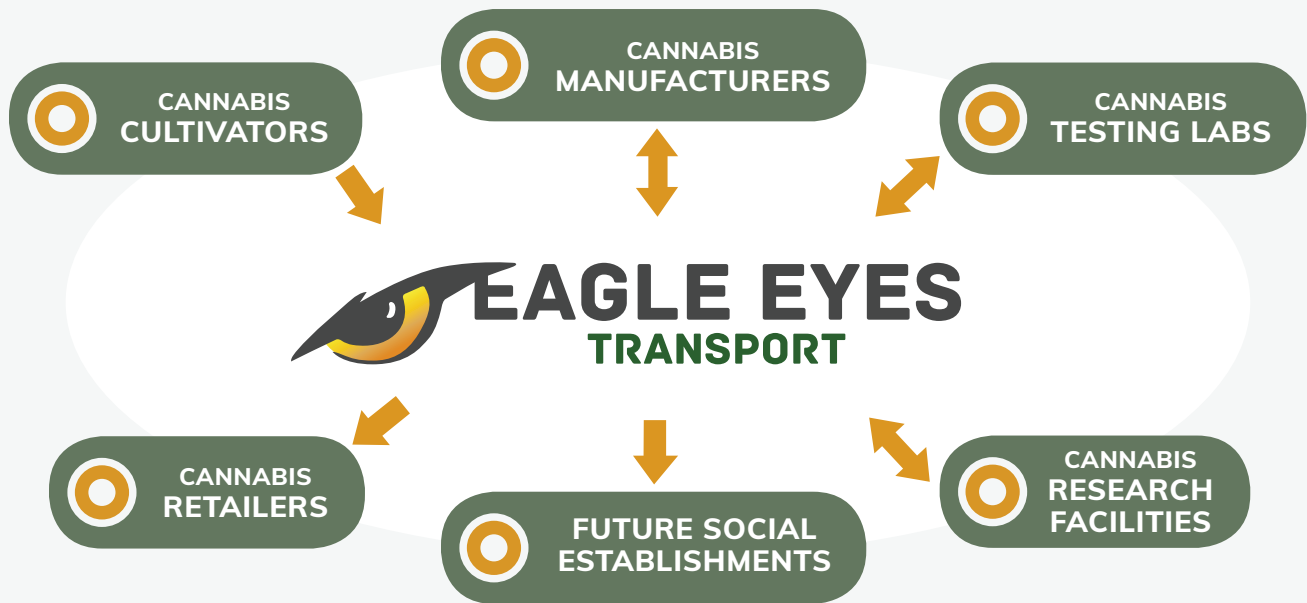

Supply chain specialists for the cannabis industry

Providing secure transportation and  
wholesale distribution services

# Serving the cannabis industry across all of Massachusetts

## Expertise you can trust

With decades of combined experience in logistics, transportation and regulatory compliance in Massachusetts, EET is ready to handle your cannabis transportation needs. Of course you can create and manage your own fleet. But why not save money and time and let EET's transportation experts handle it for you?

- Reliable, secure cannabis transport
- Experts in regulatory compliance
- Robust insurance protection and risk management
- Specialized, refrigerated and secure fleet of delivery vans